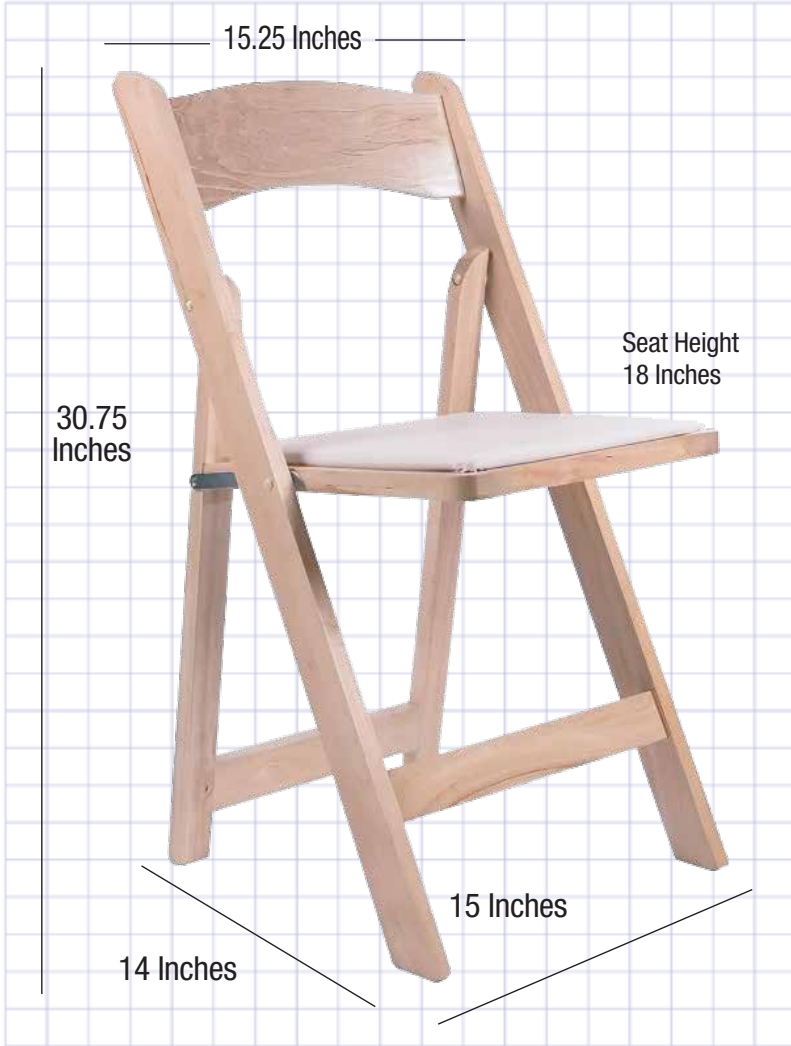

Natural ToughWood™ Folding Chair

Our ToughWood folding chair is tougher -- and more beautiful

Product Details

Ships Assembled?	Yes
Color	Natural
Country of Origin	China
Seat Height	18 in.
Chair Height	30.75 in.
Limited Warranty	1 Year
Material Category	Solid ToughWood
Seat Width/Depth	15 x 14
Stack Capacity	10
Arms?	No
Chair Weight	9.5 Lbs.
Overall Dimensions	15 x 14 x 30.75
Units Per Pallet	48

Safety, Materials and Construction

Safety Standards	Meets or exceeds ANSI/BIFMA standard
Frame Material	ToughWood
Finish	Non-stick, anti-static

Our ToughWood folding chairs are the next generation of the wood folding chair. There's nothing like real wood -- and our resin folding chair is stronger, easier to clean, does not require touch-up paint and has a built-in stacking feature. Quick setup, quick breakdown. A clear lacquer finish protects the beauty of real wood.

- Lightweight, ultra-strong design
- Built-in Stacking Feature
- Solid, High-Quality Hardwood Frame
- Vinyl Padded Upholstered Seat
- Waterproof Detachable Seat
- Clear lacquer finish
- Indoor, Outdoor, Commercial Use
- Ultra-light, Ultra-Strong Design