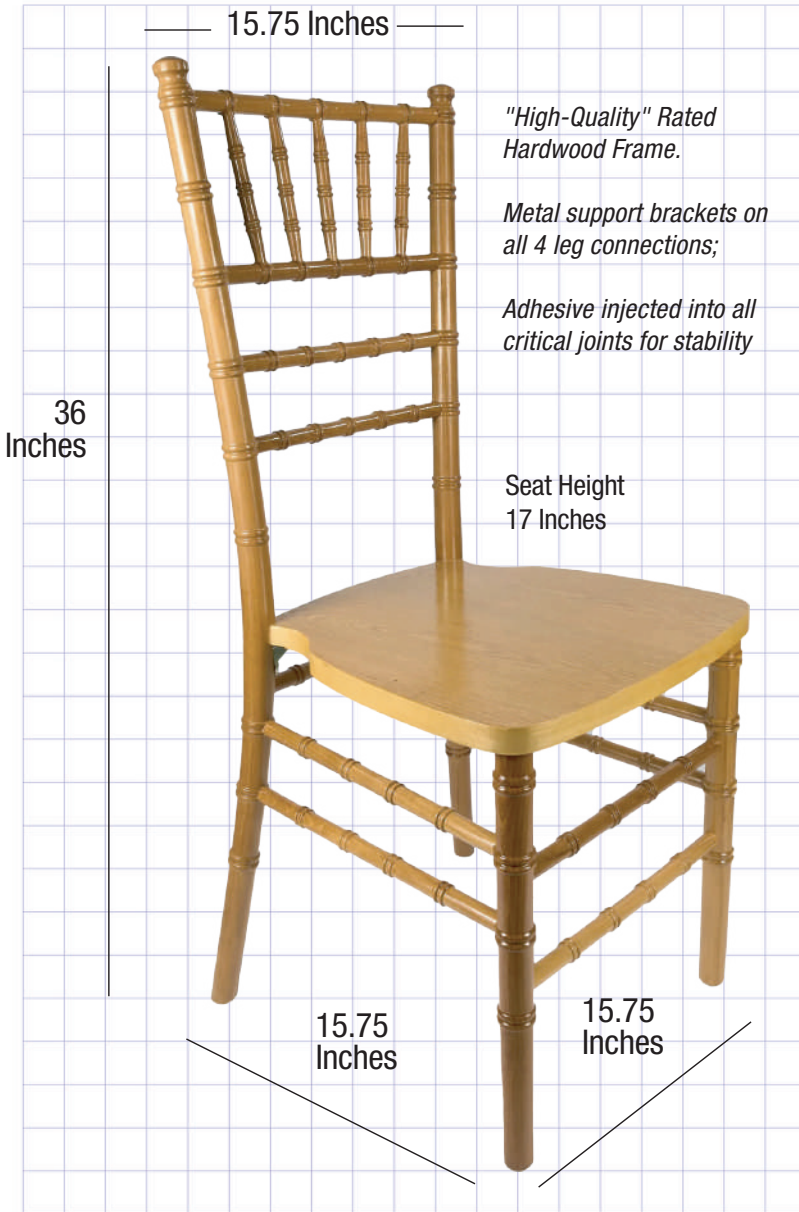

Dark Natural ToughWood™ Wood Chiavari Chair

There's nothing like the feel of real wood!

Available in 10 colors!

What Makes This Chair Different?

Real Wood Elevate your dining ambiance with authentic wood Chiavari chairs. Perfect for banquets or outdoor weddings, these chairs can be adorned with colorful covers and sashes. Ideal for event planners or banquet facilities, they stack easily for storage, boast a robust real wood construction, and a high weight capacity of 1100 pounds. Make them the go-to choice for birthdays, weddings, galas, or corporate events – a stylish and practical seating solution crafted from genuine wood.

Product Details

Chivari SKU	CCWN-ZG-T
Ships Assembled?	Yes
Color	Natural (Dark)
Country of Origin	China
Seat Height	17 in.
Chair Height	36 in.
Limited Warranty	2 year, Frame
Material Category	Wood
Seat Width/Depth	15.5 × 15.5
Stack Capacity	10
Arms?	No
One-Piece Construction	No
Metal Support Brackets	Yes
Chair Weight	9 Lbs.
Overall Dimensions	15.5 × 15.7 × 36 in
Units Per Pallet	48