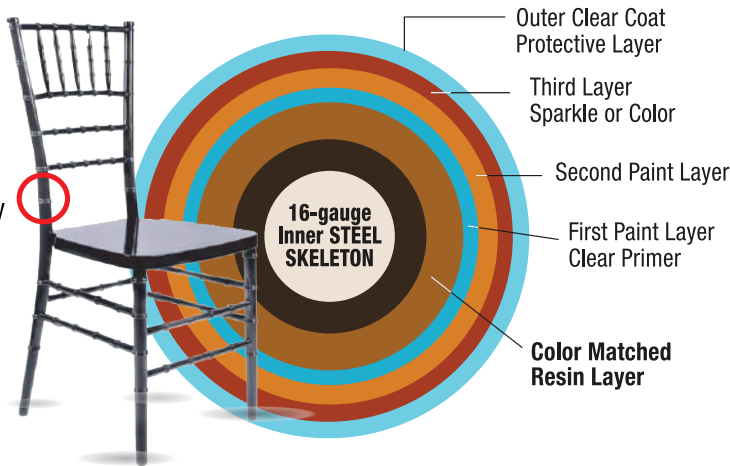

Our Indestructible, Reinforced Steel Skeleton Chiavari Chairs

Ours is the strongest Chiavari chair on the planet. It's Commercial-Grade Steel Reinforced. -- combining strength with beauty.

- ✓ A 16-gauge steel skeleton is what makes our Chiavari chairs stronger and more resilient than other chairs.
- ✓ Our inner resin core matches the paint color -- so even tough scratches are virtually invisible.
- ✓ We apply a clear coat primer and allow it to cure, ensuring a hard and resilient foundation.
- ✓ For that exquisite, glossy finish, we employ automotive paint, known for its durability and deep luster.
- ✓ The finishing touch: An automotive shine! We apply a final clear coat to safeguard the integrity of the paint.

We use ONLY NEW RESIN to craft our chairs. Others may use recycled resin. It's cheaper, but recycled resin can compromise a chair's strength and beauty. And our chairs are 100% recyclable, strong and beautiful.

Inside the Steel Skeleton:

This cross section shows an indestructible 16-gauge Steel Skeleton, "Best In Class Steel" wrapped in resin, finished with 4 coats of high-quality automotive paint protection.

All the extra steps and care in manufacturing adds up to the most beautiful chair ever.

FREE Extended Warranty!
Free Extended warranty -- a $14.99 value, extends your warranty from 2 to 4 full years!*

Stronger and Prettier!
We use Only 100% New Resin In All Our Chairs!

Our competition uses recycled resin to save money -- but that makes for a weaker chair. We use only 100% NEW Resins to insure that our chairs are the strongest, prettiest and most durable!

What Makes Our Chairs Different?

Reinforced Steel Skeleton 16 gauge steel skeleton is what makes our Chiavari chairs stronger and more resilient than other chairs.

Color-Matching Resin Our inner resin layer matches the paint color -- so even tough scratches are virtually invisible.

Clear Coat Primer We apply a clear coat primer and allow it to cure, ensuring a hard and resilient foundation.

Automotive Paint For that exquisite, glossy finish, we employ automotive paint, known for its durability and deep luster.