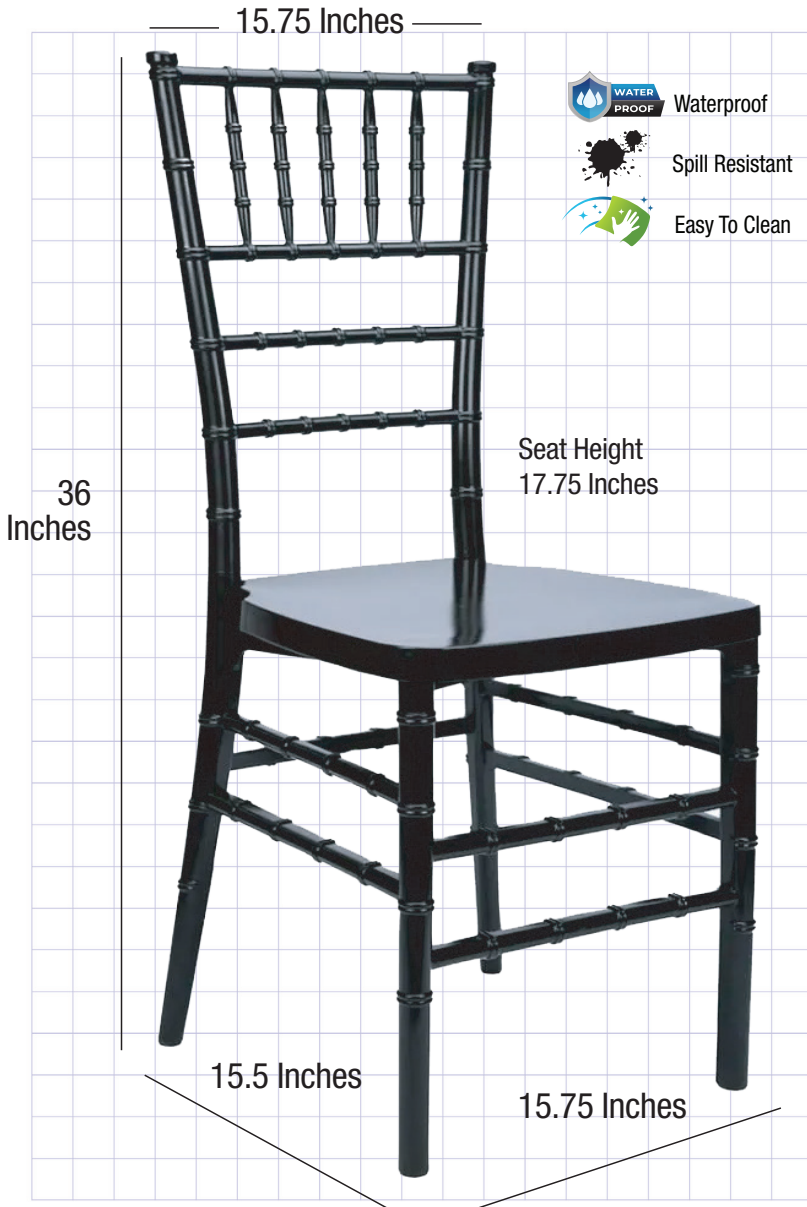

# Black ToughResin™ Mono-Frame Chiavari Chair

NEW FORMULA makes our chairs stronger and more durable.

## Product Details

Chivari SKU	CCRB-MONO-AX-T
Ships Assembled?	Yes
Color	Black
Country of Origin	China
Seat Height	17.75 in.
Chair Height	36 in.
Limited Warranty	2 year, Frame
Material Category	ToughResin™
Seat Width/Depth	15.5 × 15.7
Stack Capacity	10
Arms?	No
One-Piece Construction	Yes
Weight Capacity	350 lbs.
Chair Weight	9.3 Lbs.
Overall Dimensions	15.5 × 15.7 × 36 in
Units Per Pallet	48

## What Makes This Chair Different?

<b>One-Piece Frame</b>	Frame does not need to be retightened. And no assembly is required.
<b>Color-Matching Resin</b>	The ToughResin™ chair series is not painted so exterior surface maintenance is easier. The BasicResin™ chair series has the color mixed directly into the resin so scratches are more difficult to detect.
<b>Resin Density</b>	High density resin for exceptionally durable chair
<b>Manufacturing</b>	Our manufacturing process guarantees that no parts of the chair will ever loosen up and eventually wobble