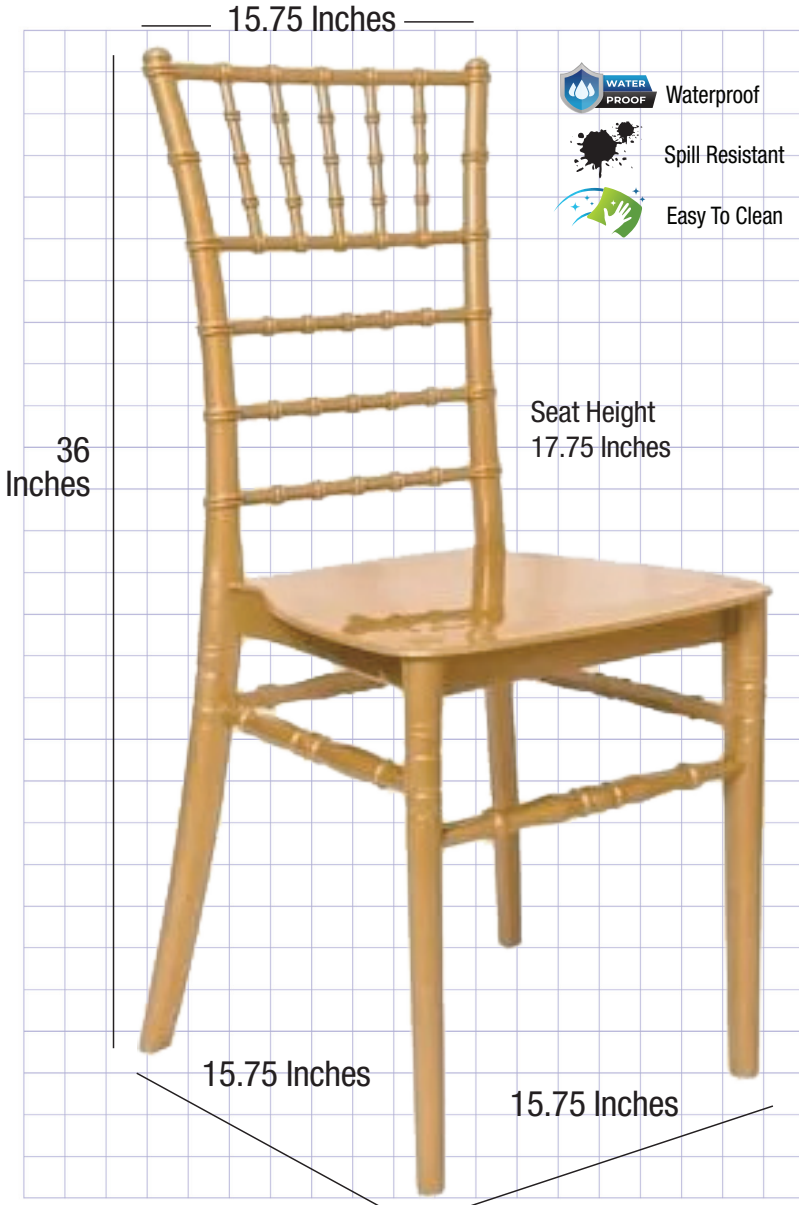

# Gold BasicResin™ Chiavari Chair

NEW FORMULA makes our chairs stronger and more durable.

## What Makes This Chair Different?

<b>One-Piece Frame</b>	Frame does not need to be retightened. And no assembly is required.
<b>Color-Matching Resin</b>	The BasicResin™ chair series is not painted so exterior surface maintenance is easier. The BasicResin™ chair series has the color mixed directly into the resin so scratches are more difficult to detect.
<b>Resin Density</b>	High density resin for exceptionally durable chair
<b>Manufacturing</b>	Our manufacturing process guarantees that no parts of the chair will ever loosen up and eventually wobble

## Product Details

Chivari SKU	CCPG-v22-SG-T
Ships Assembled?	Yes
Color	Gold
Country of Origin	China
Seat Height	17.75 in.
Chair Height	36 in.
Limited Warranty	1 year, Frame
Material Category	Resin
Seat Width/Depth	15.5 × 15.7
Stack Capacity	8
Arms?	No
One-Piece Construction	Yes
Weight Capacity	350 lbs.
Chair Weight	8.5 Lbs.
Overall Dimensions	15.5 × 15.7 × 36 in
Units Per Pallet	48