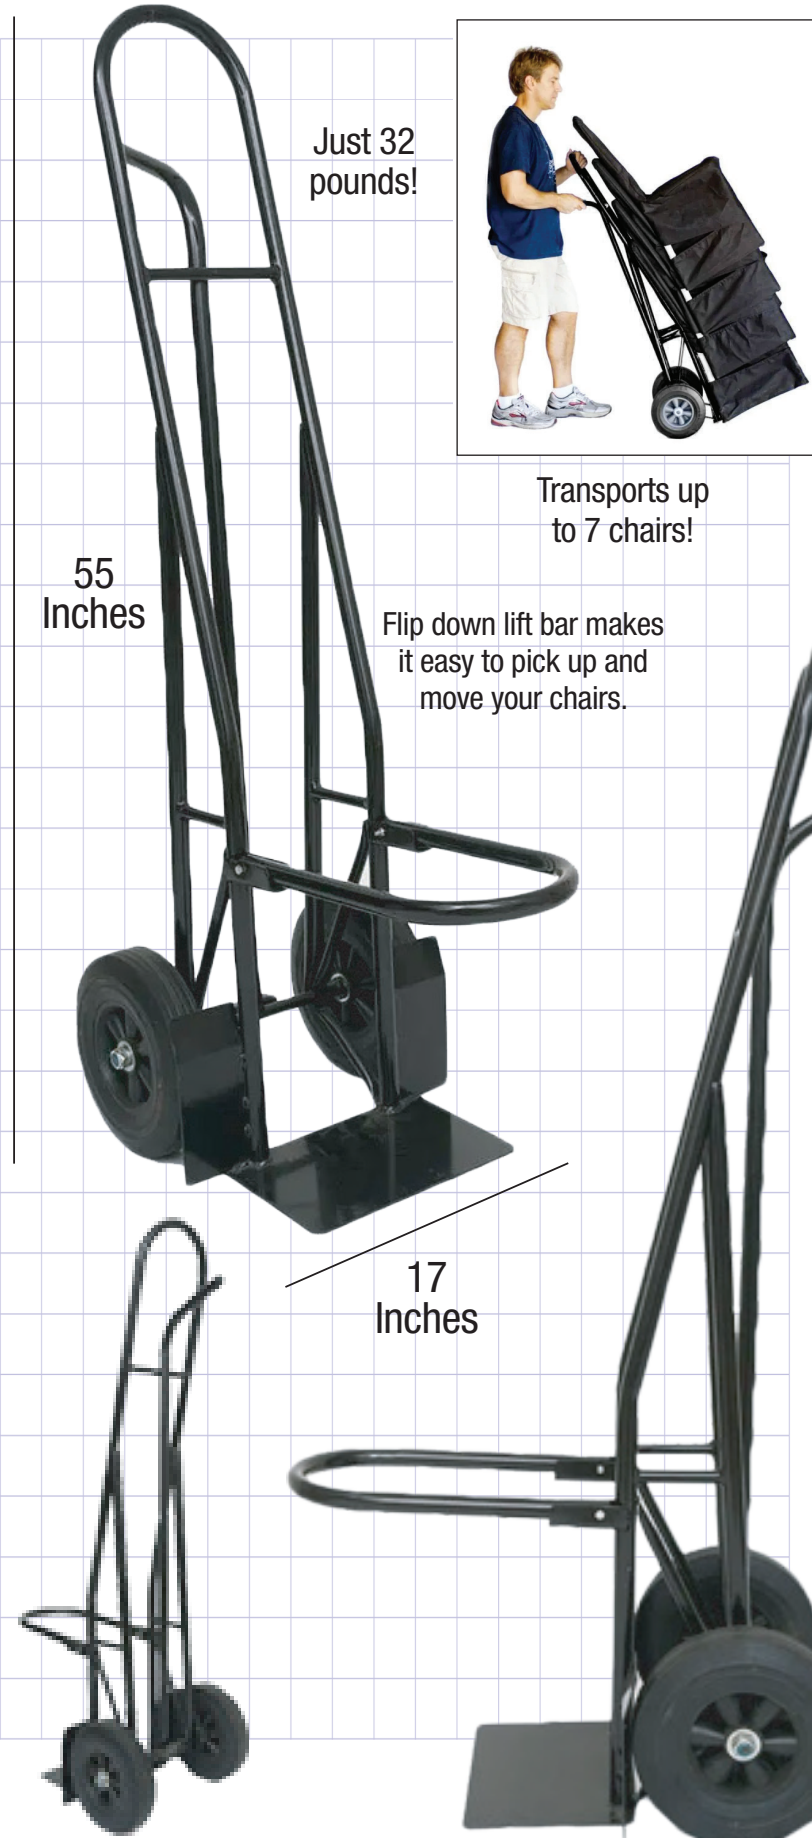

## Dolly for Chiavari Chairs with Retractable Extension

Helps you quickly transport, load, set up and tear down!

Just 32 pounds!

Transports up to 7 chairs!

Flip down lift bar makes it easy to pick up and move your chairs.

55 Inches

17 Inches

### Product Details

Chivari SKU	<b>CART106-ZG-T</b>
Stack Capacity	<b>7 Chiavari chairs</b>
Manufacturer	<b>Chivari</b>
Height	<b>55 Inches</b>
For Use With	<b>All Chiavari Chair Styles</b>
Width	<b>17 Inches</b>
Weight	<b>32 Lbs.</b>
Warranty	<b>One Year</b>
Depth	<b>20.5 Inches</b>
Depth w/Extension	<b>28 Inches</b>
Product Rating	<b>Rated for Commercial Use</b>

Our Chivari Chiavari Chair Dolly is perfect for transporting our Resin Chiavari Chairs or for Wood Chiavari Chairs. The cart has two heavy duty, commercial grade wheels to help absorb bumps and is made of red powder coated steel for durability. The flip down lift bar makes it easy and quick for you to pick up and move your chiavari chairs.