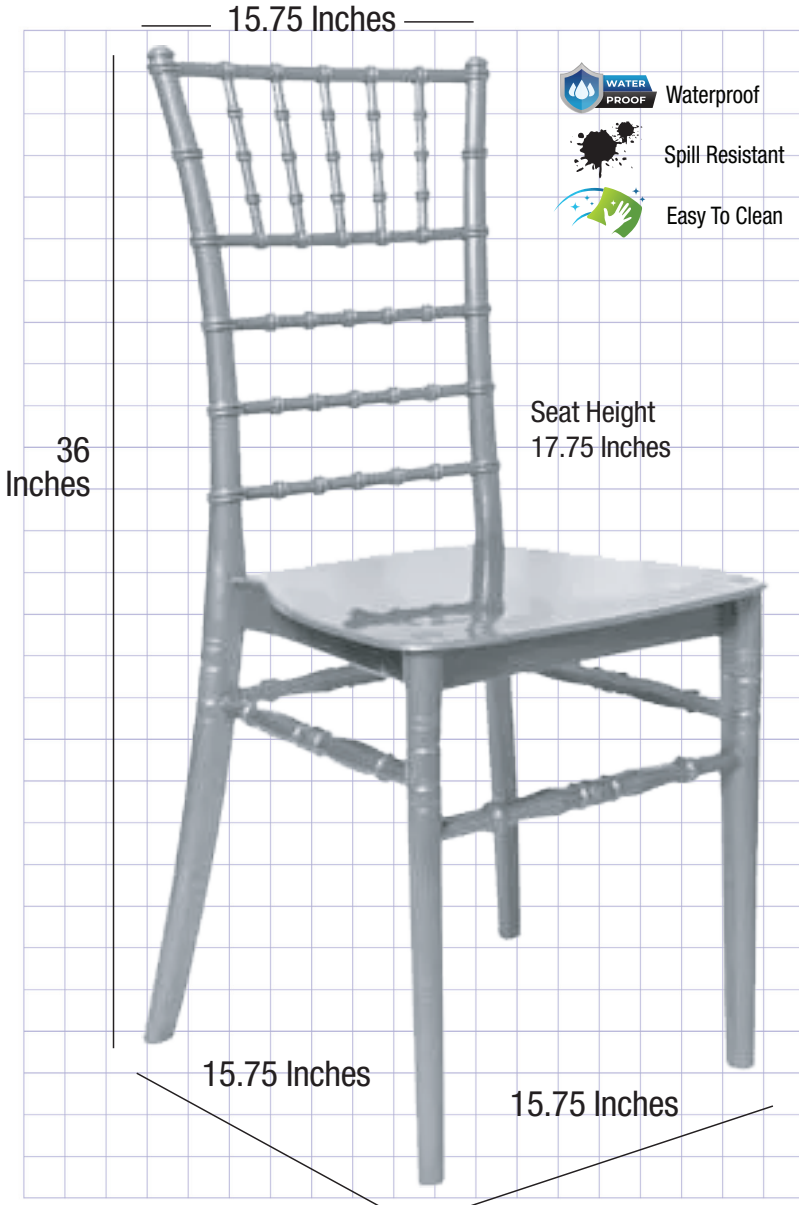

## What Makes This Chair Different?

<b>One-Piece Frame</b>	Frame does not need to be retightened. And no assembly is required.
<b>Color-Matching Resin</b>	The BasicResin™ chair series is not painted so exterior surface maintenance is easier. The BasicResin™ chair series has the color mixed directly into the resin so scratches are more difficult to detect.
<b>Resin Density</b>	High density resin for exceptionally durable chair

## Product Details

Chivari SKU	CCPS-v22-SG-T
Ships Assembled?	Yes
Color	Silver
Country of Origin	China
Seat Height	17.75 in.
Chair Height	36 in.
Limited Warranty	1 year, Frame
Material Category	Resin
Seat Width/Depth	15.5 × 15.7
Stack Capacity	8
Arms?	No
One-Piece Construction	Yes
Weight Capacity	350 lbs.
Chair Weight	8.5 Lbs.
Overall Dimensions	15.5 × 15.7 × 36 in
Units Per Pallet	48