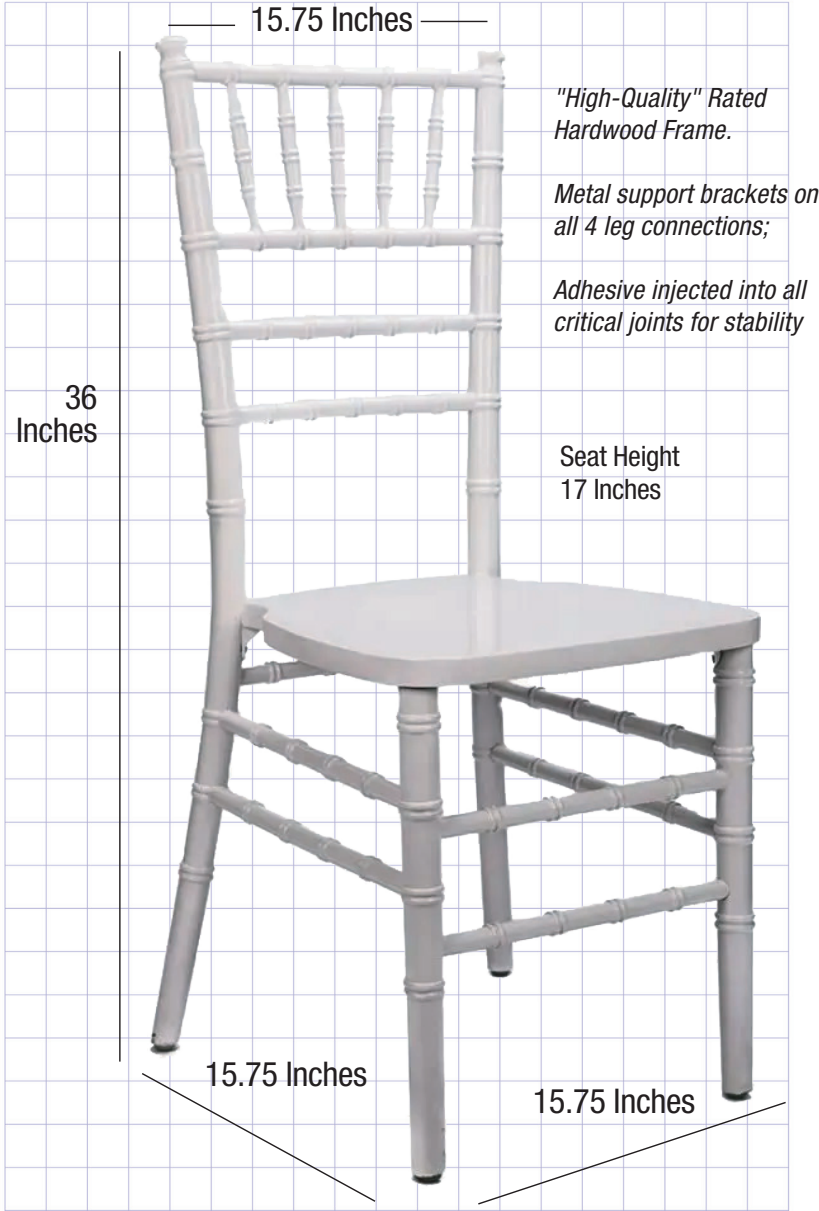

## Available in 10 colors!

## What Makes This Chair Different?

**Real Wood** Elevate your dining ambiance with authentic wood Chiavari chairs. Perfect for banquets or outdoor weddings, these chairs can be adorned with colorful covers and sashes. Ideal for event planners or banquet facilities, they stack easily for storage, boast a robust real wood construction, and a high weight capacity of 1100 pounds. Make them the go-to choice for birthdays, weddings, galas, or corporate events – a stylish and practical seating solution crafted from genuine wood.

## Product Details

Chivari SKU	CCWW-ZG-T
Ships Assembled?	Yes
Color	White
Country of Origin	China
Seat Height	17 in.
Chair Height	36 in.
Limited Warranty	2 year, Frame
Material Category	Wood
Seat Width/Depth	15.5 × 15.5
Stack Capacity	10
Arms?	No
One-Piece Construction	No
Metal Support Brackets	Yes
Chair Weight	9 Lbs.
Overall Dimensions	15.5 × 15.7 × 36 in
Units Per Pallet	48