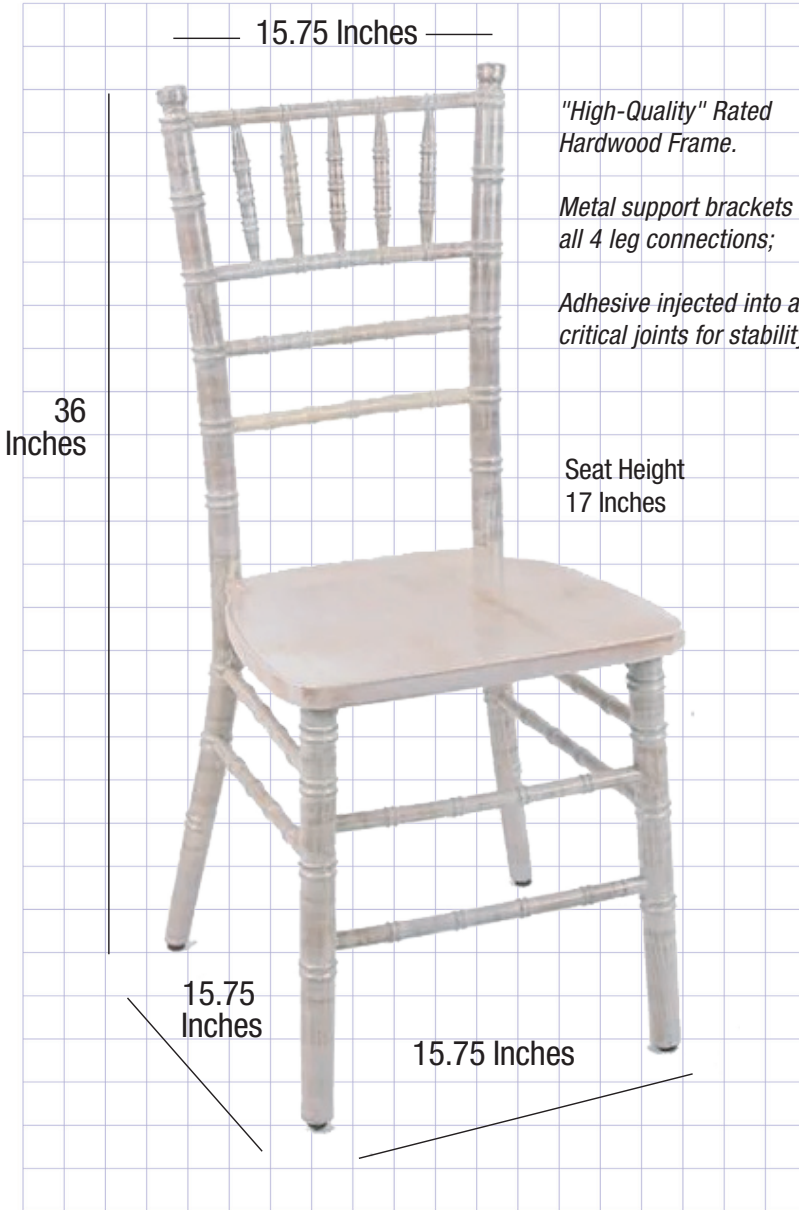

White Distressed ToughWood™ Real Wood Chiavari Chair

There's nothing like the feel of real wood!

Product Details

Chivari SKU	CCWWD-ZG-T
Ships Assembled?	Yes
Color	White Distressed
Country of Origin	China
Seat Height	17 in.
Chair Height	36 in.
Limited Warranty	2 year, Frame
Material Category	Wood
Seat Width/Depth	15.5 × 15.5
Stack Capacity	10
Arms?	No
One-Piece Construction	No
Metal Support Brackets	Yes
Chair Weight	9 Lbs.
Overall Dimensions	15.5 × 15.7 × 36 in
Units Per Pallet	48

Safety, Materials and Construction

Safety Standards	Meets or exceeds ANSI/BIFMA standards
Frame Material	Highest quality NEW resin
Finish	Non-stick, anti-static

Available in 10 colors!

What Makes This Chair Different?

Real Wood Elevate your dining ambiance with authentic wood Chiavari chairs. Perfect for banquets or outdoor weddings, these chairs can be adorned with colorful covers and sashes. Ideal for event planners or banquet facilities, they stack easily for storage, boast a robust real wood construction, and a high weight capacity of 1100 pounds. Make them the go-to choice for birthdays, weddings, galas, or corporate events – a stylish and practical seating solution crafted from genuine wood.