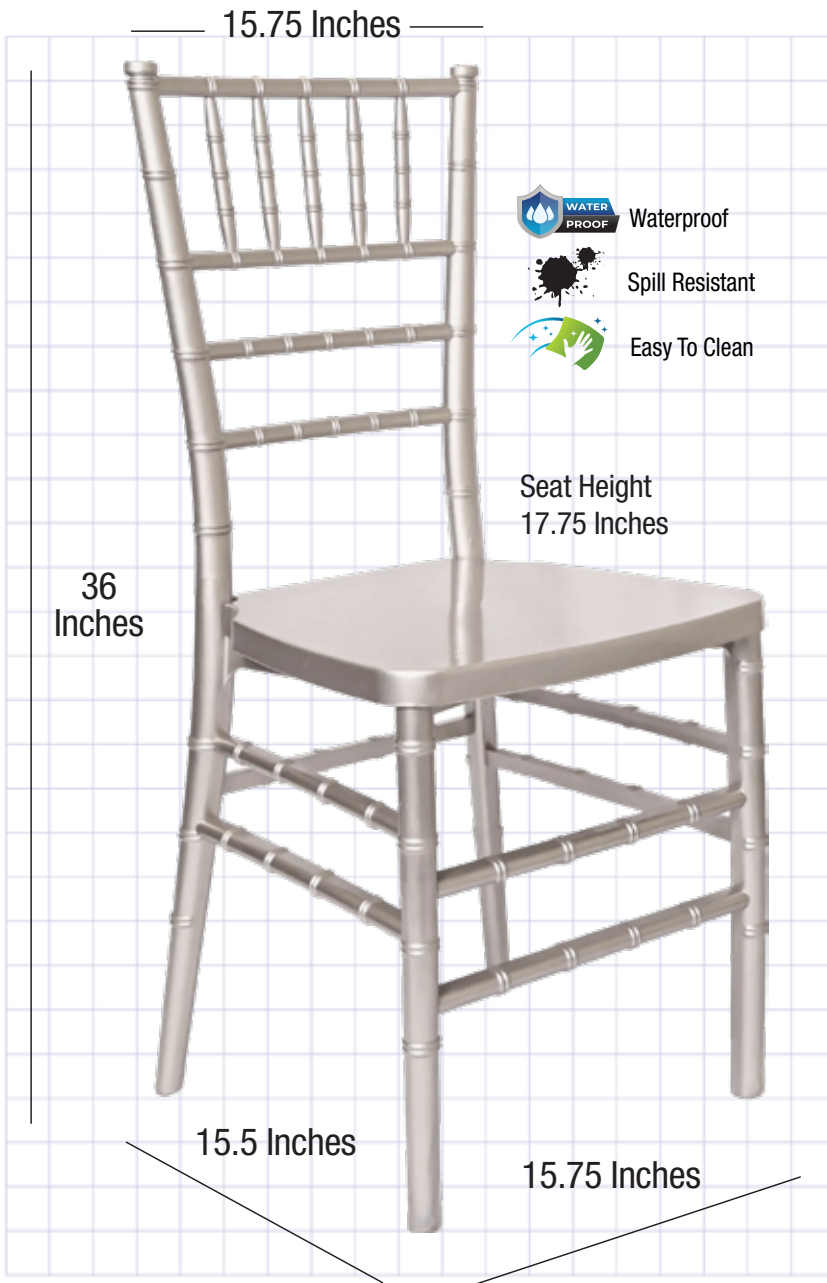

Sparkling Silver Champagne ToughResin™ Mono-Frame Chiavari Chair

NEW FORMULA makes our chairs stronger and more durable.

Ships Assembled?	Yes
Color	Silver Champagne Glitter
Country of Origin	China
Seat Height	17.75 in.
Chair Height	36 in.
Limited Warranty	2 year, Frame
Material Category	ToughResin™
Seat Width/Depth	15.5 × 15.7
Stack Capacity	10
Arms?	No
One-Piece Construction	Yes
Weight Capacity	350 lbs.
Chair Weight	9.3 Lbs.
Overall Dimensions	15.5 × 15.7 × 36 in
Units Per Pallet	48

Safety, Materials and Construction

Safety Standards	Meets or exceeds ANSI/BIFMA standards
Frame Material	Highest quality resin
Finish	Non-stick, anti-static

Built with Only NEW Resin!

We use **ONLY NEW RESIN** to craft our chairs. Others may use recycled resin. It's cheaper, but recycled resin can **compromise a chair's strength.**

What Makes This Chair Different?

One-Piece Frame	Frame does not need to be retightened. And no assembly is required.
Color-Matching Resin	The ToughResin™ chair series is not painted so exterior surface maintenance is easier. The ToughResin™ chair series has the color mixed directly into the resin so scratches are more difficult to detect.
Resin Density	High density resin for exceptionally durable chair
Manufacturing	Our manufacturing process guarantees that no parts of the chair will ever loosen up and eventually wobble